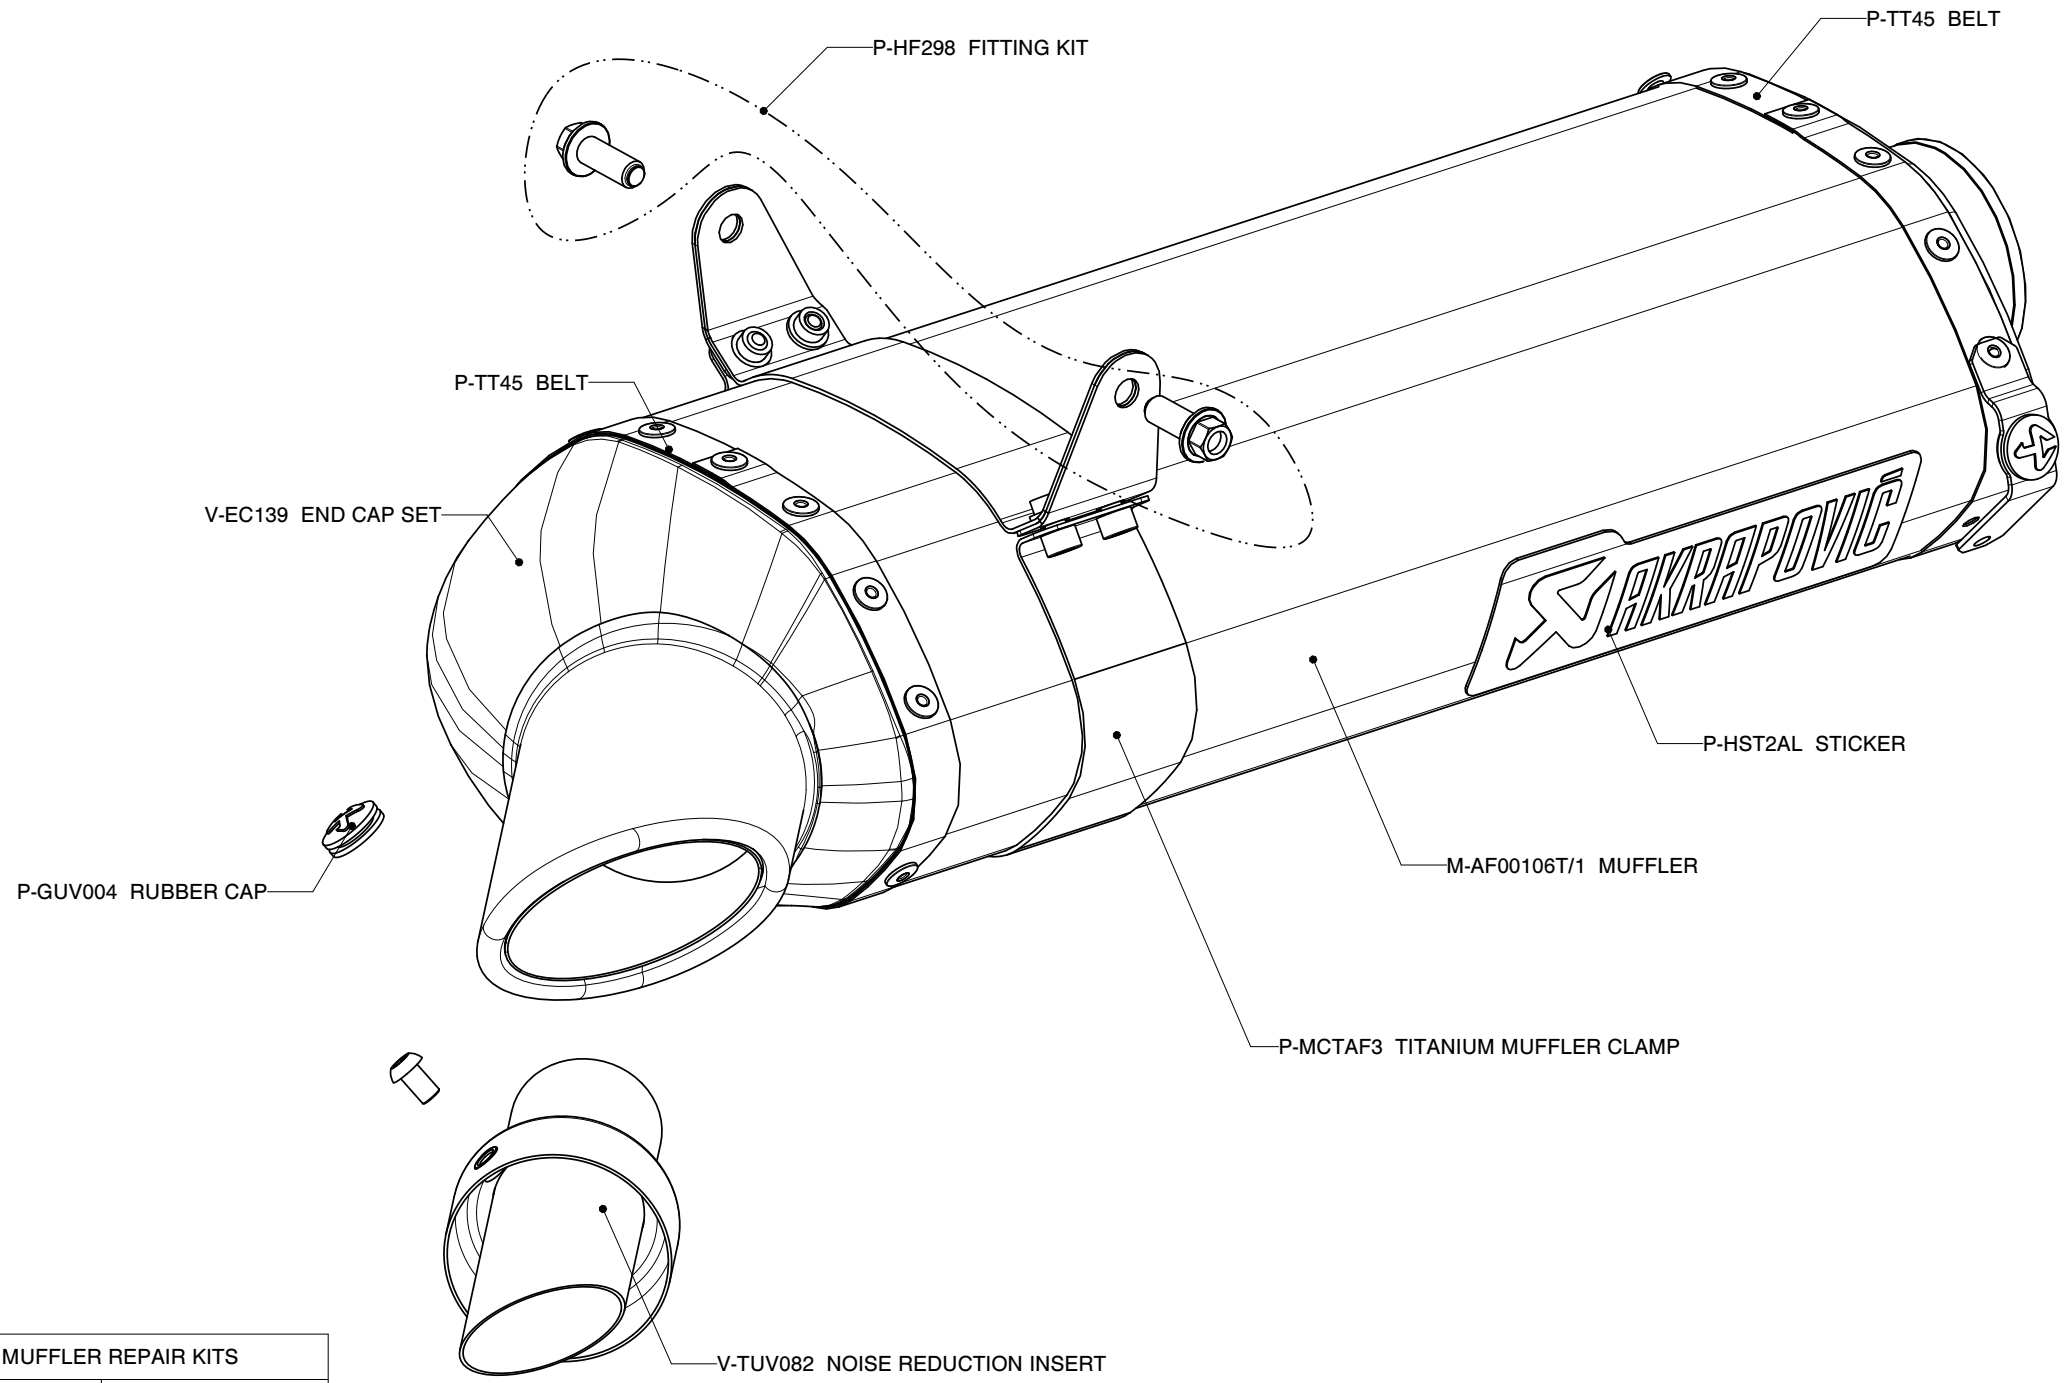

KTM RC8, MUFFLER SET
Product code: 69005283100

MUFFLER REPAIR KITS	
REPACK	P-RK203/1
REPAIR	P-RK203AFT40/1