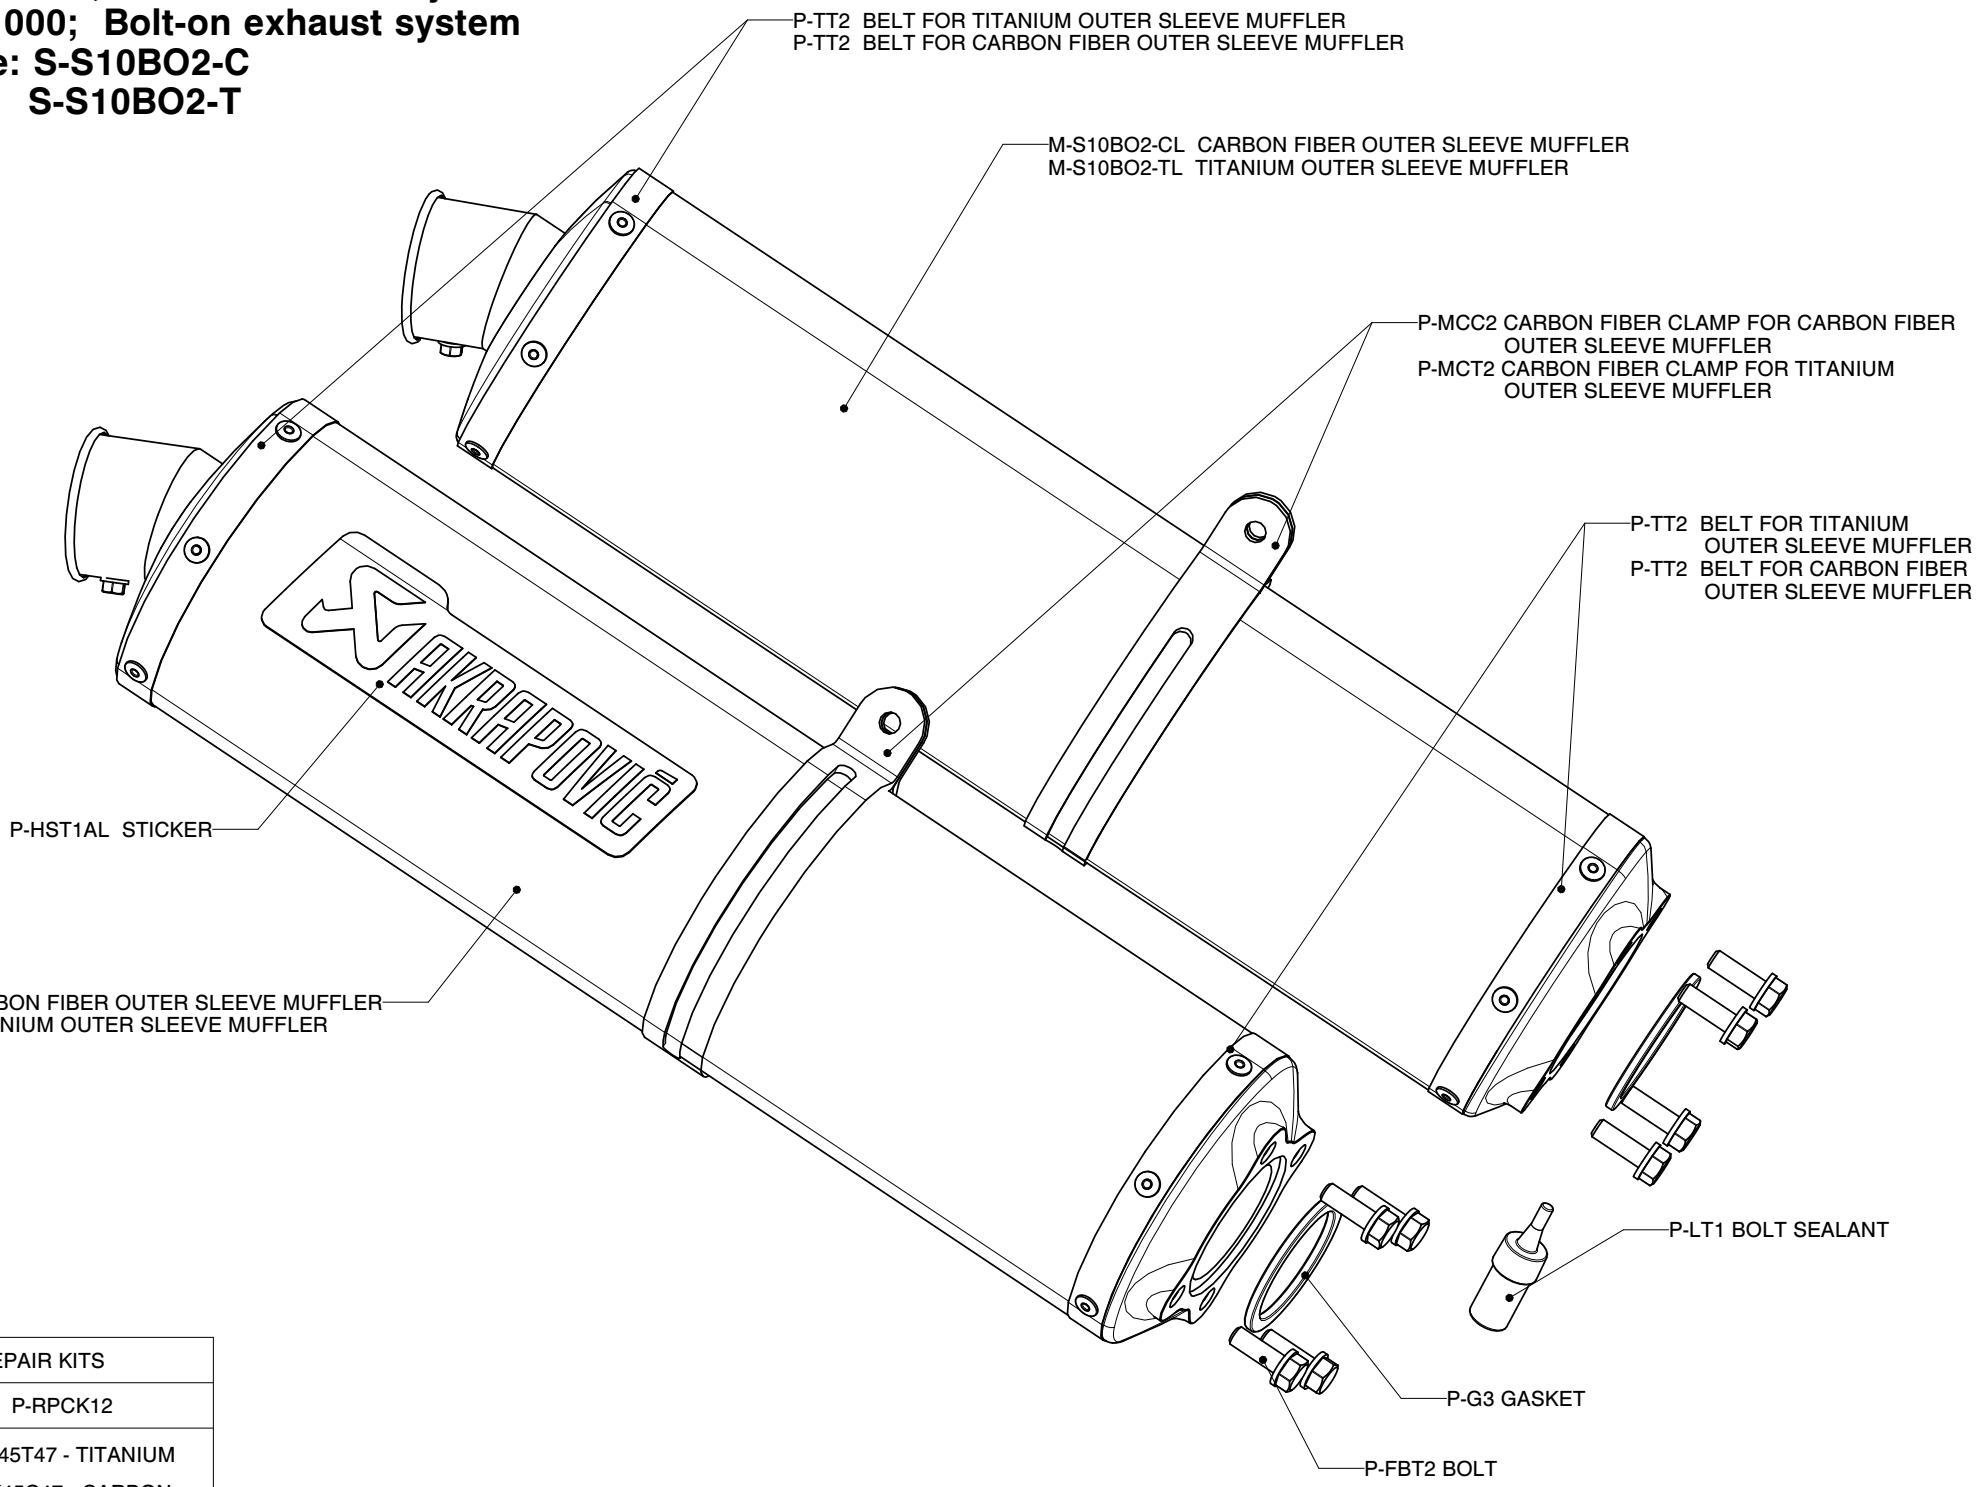

**SUZUKI SV1000 S, Bolt-on exhaust system**  
**SUZUKI SV1000; Bolt-on exhaust system**  
**Product code: S-S10B02-C**  
**S-S10B02-T**

MUFFLER REPAIR KITS	
REPACK	P-RPCK12
SLEEVE	P-RK45T47 - TITANIUM
	P-RK45C47 - CARBON