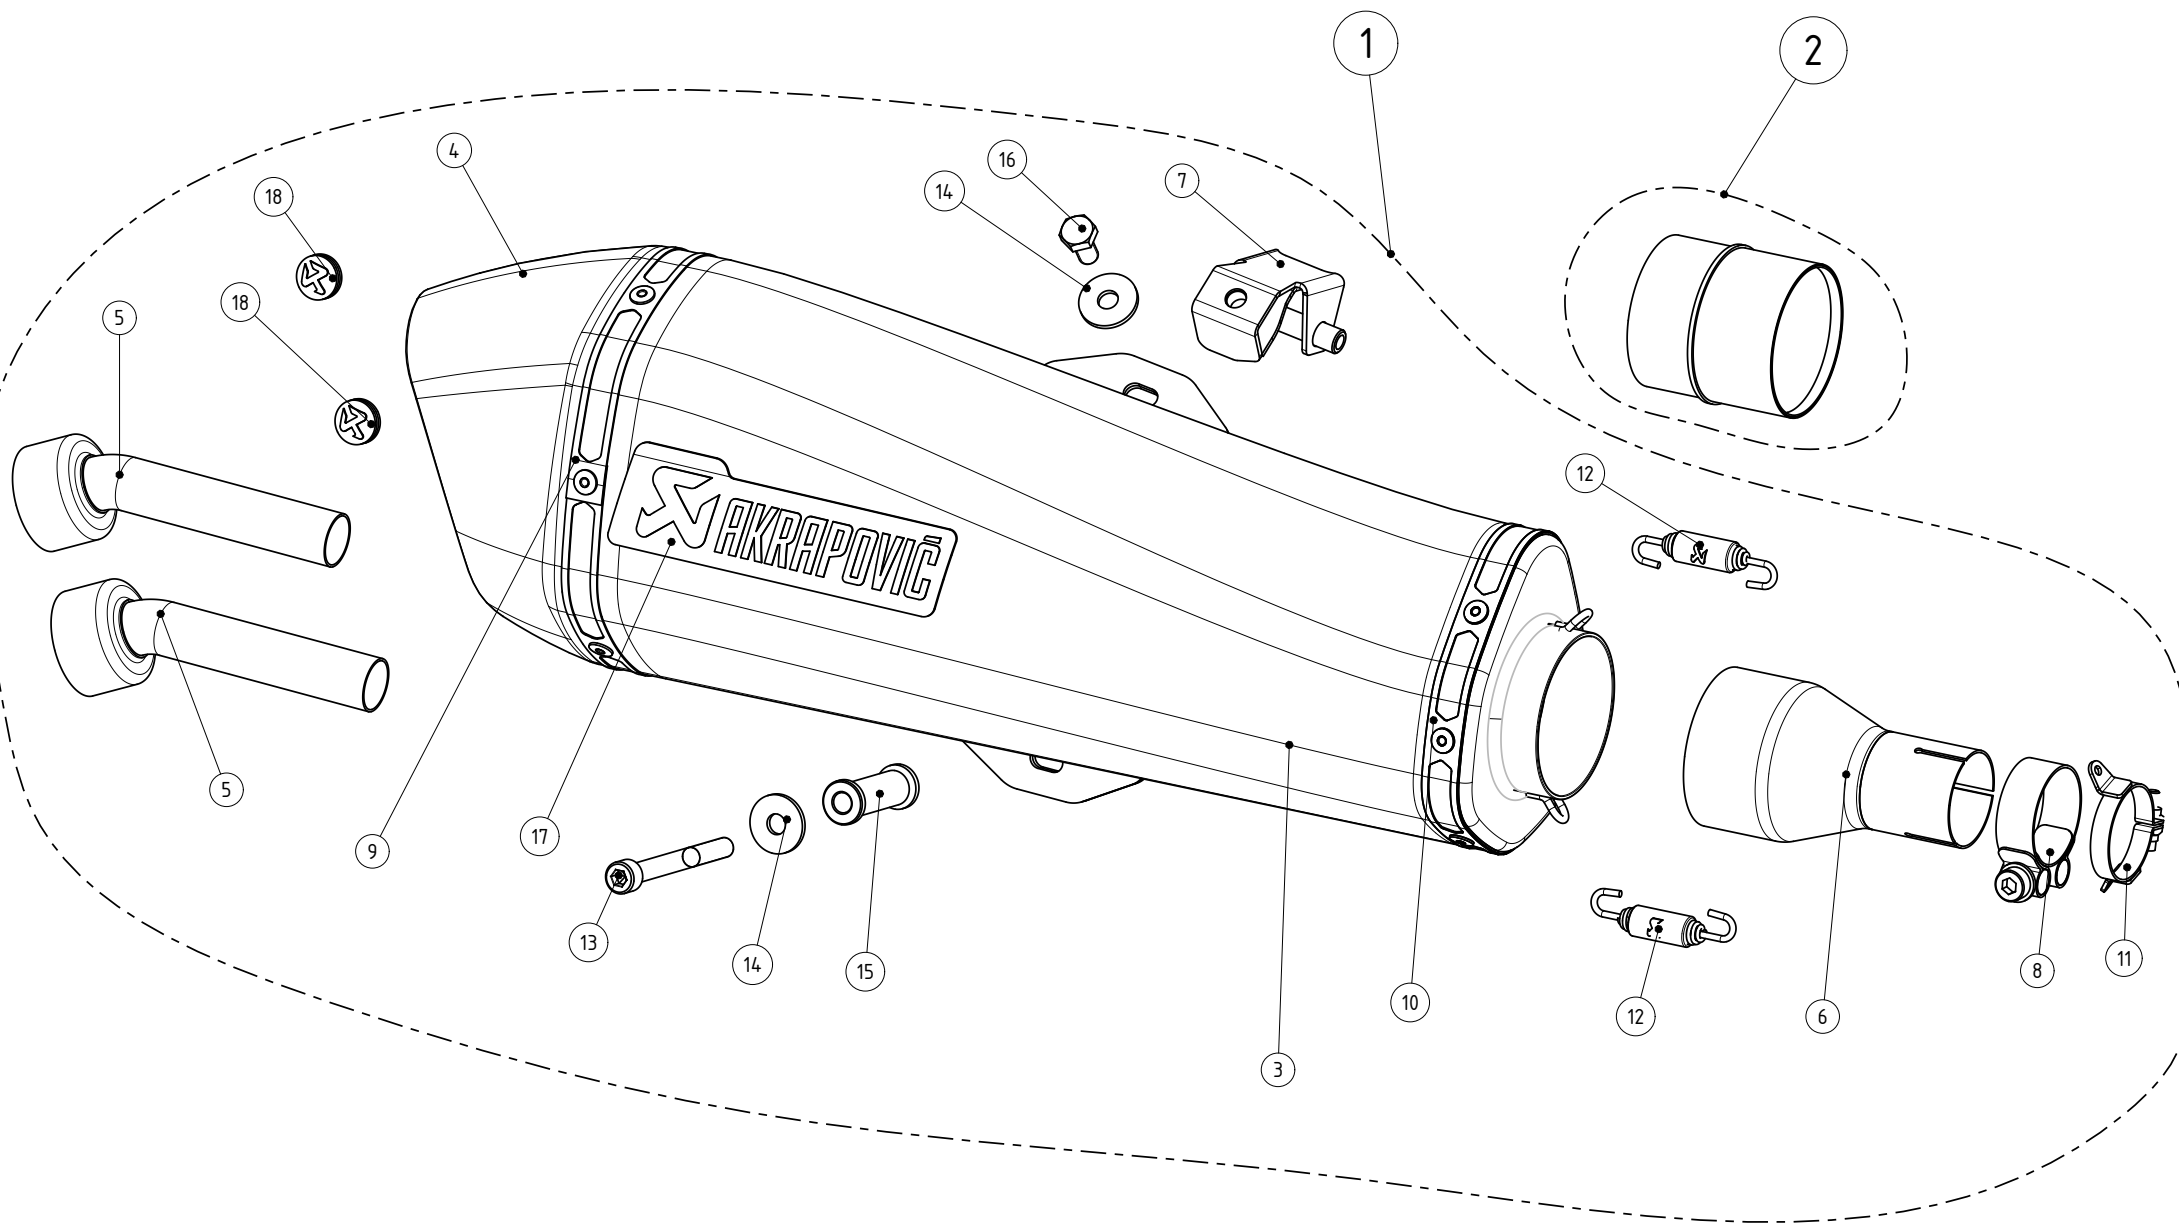

WARNING! EC TYPE APPROVAL IS VALID ONLY WHEN CATALYTIC CONVERTER IS INSTALLED!

MUFFLER REPAIR KITS	
REPACK	19
SLEEVE	20

No.	SALES CODE	DESCRIPTION	QTY.
1	S-PI4SO3-HRSS	slip on system	1
2	P-KAT-039	catalytic converter	1
3	M-HZAA00202SS02	muffler SS	1
4	V-EC148	end cap CA	1
5	V-TUV114	insert SS	2
6	L-PI4SO1SS	link pipe	1
7	P-X116	bracket SS	1
8	P-R53	clamp ss	1
9	P-TT28	belt TI for TI sleeve	1
10	P-TT43	belt TI for TI sleeve	1
11	P-R54R	clamp SS	1
12	P-S2	spring	2
13	P-FB79	bolt	1
14	P-DR4	washer SS	2
15	P-DR70	spacer bushe AL	1
16	P-FB64	screw FE	1
17	P-HST2AL	sticker	1
18	P-GUV004	rubber insert	2
19	P-RPCK60	muffler repack kit	1
20	P-RKS369ZAASS40	muffler sleeve kit	1