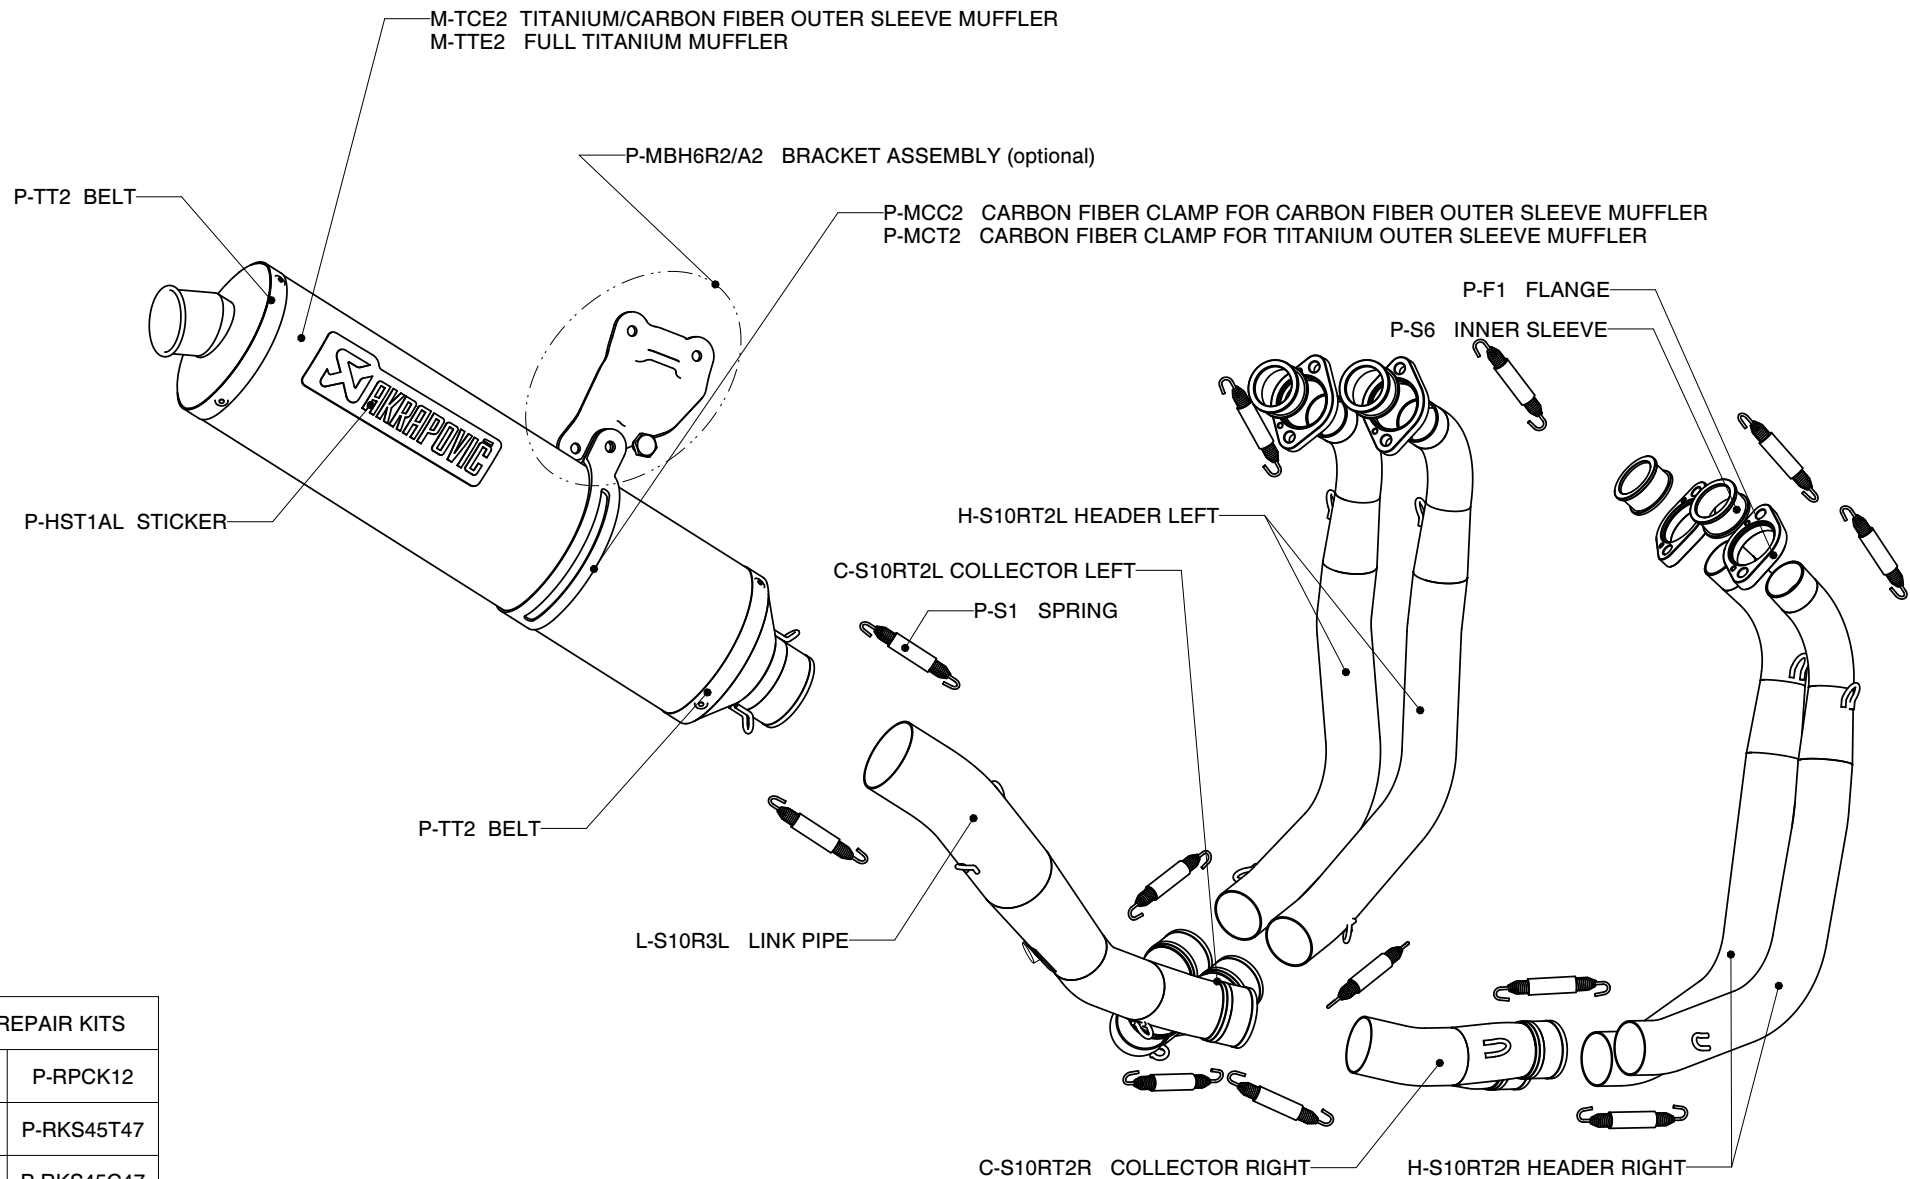

SUZUKI GSX-R1000 Complete exhaust system/ Evolution line

Product code: S-S10RFT2T-C

S-S10RFT2T-T

MUFFLER REPAIR KITS	
REPACK	P-RPCK12
SLEEVE Ti	P-RKS45T47
SLEEVE Ca	P-RKS45C47