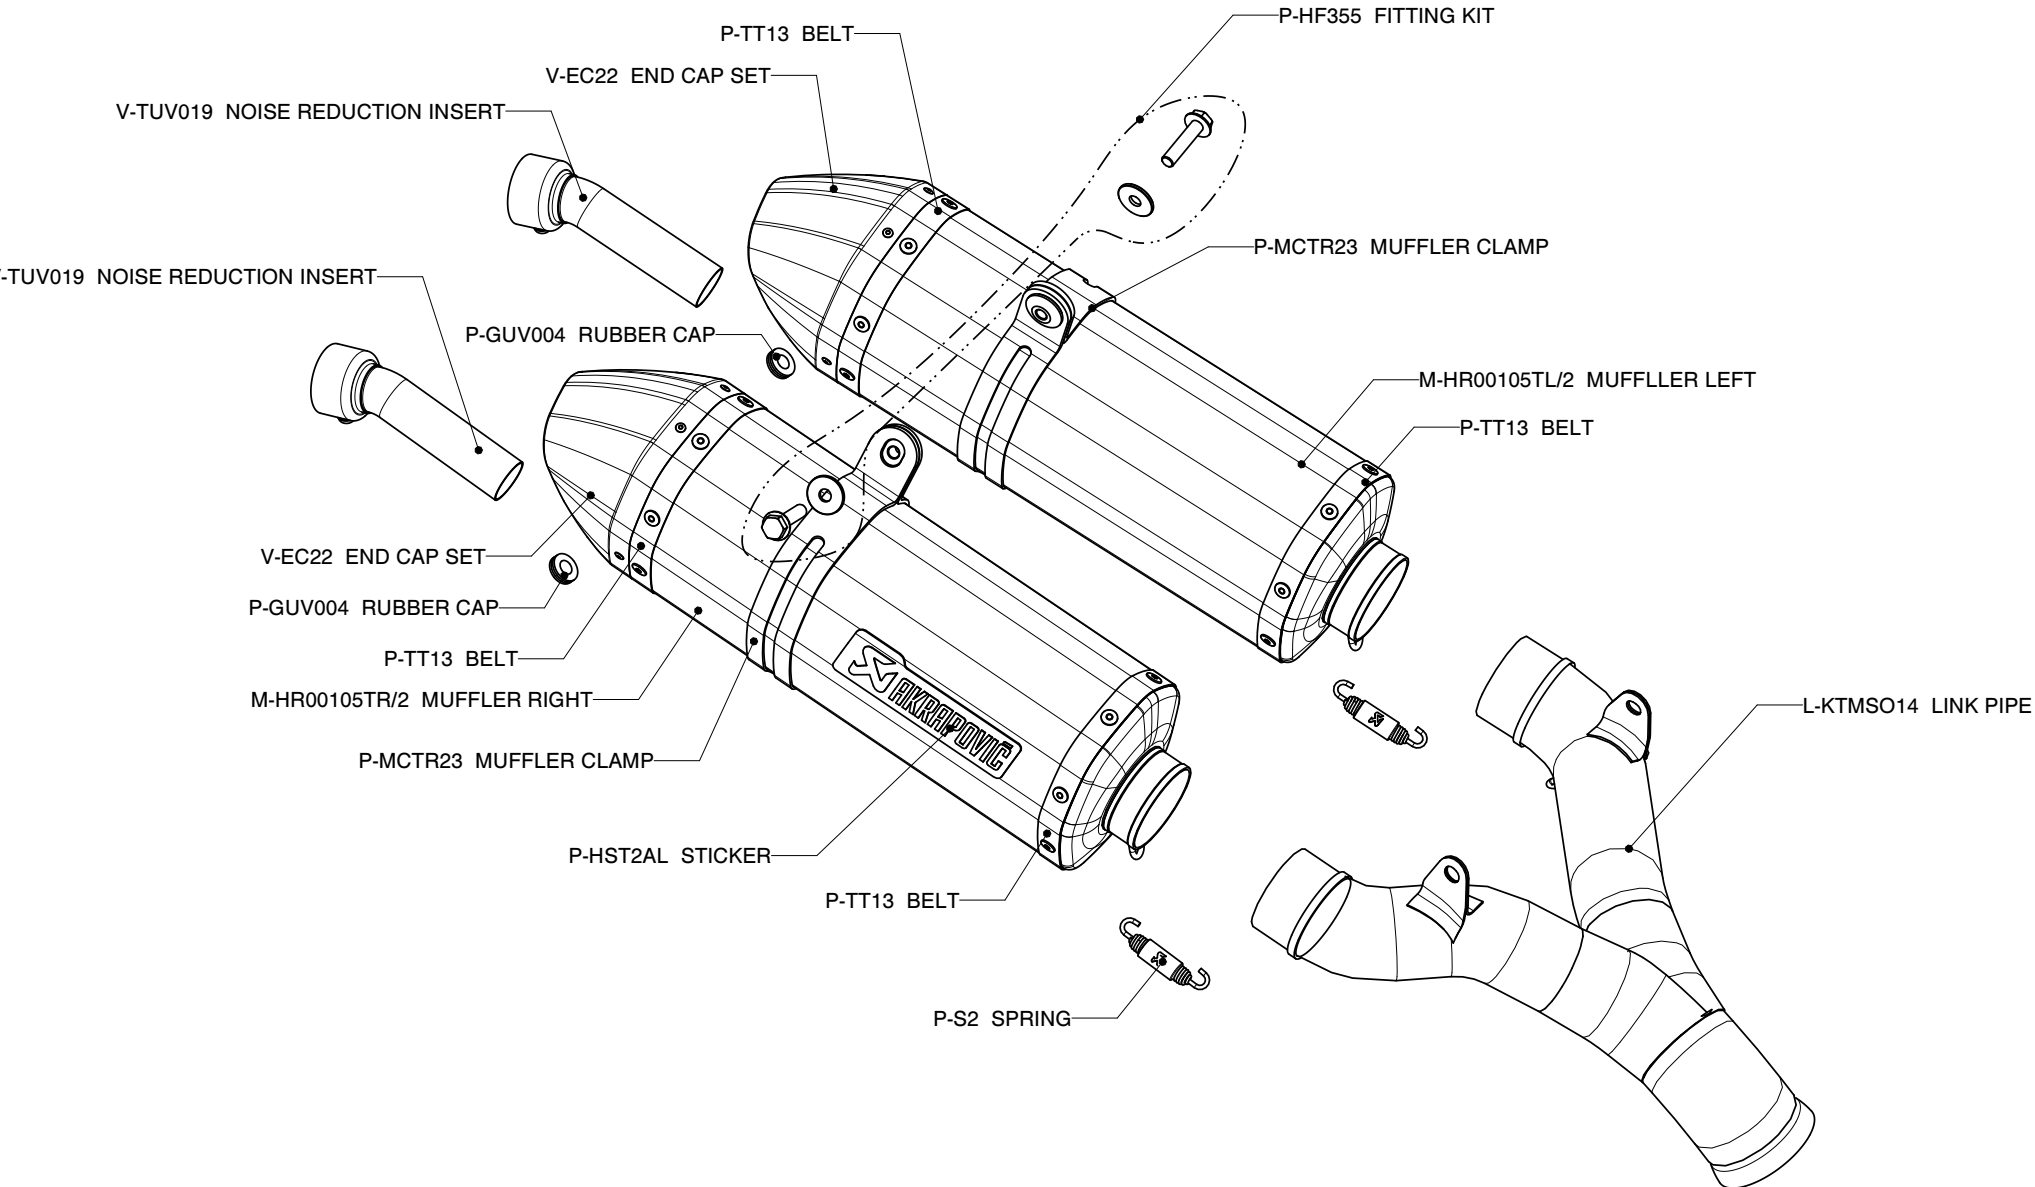

KTM 990 SM T / SLIP ON exhaust system

Product code: 62005099000

MUFFLER REPAIR KITS	
REPACK	P-RK80
REPAIR	P-RK80RT34