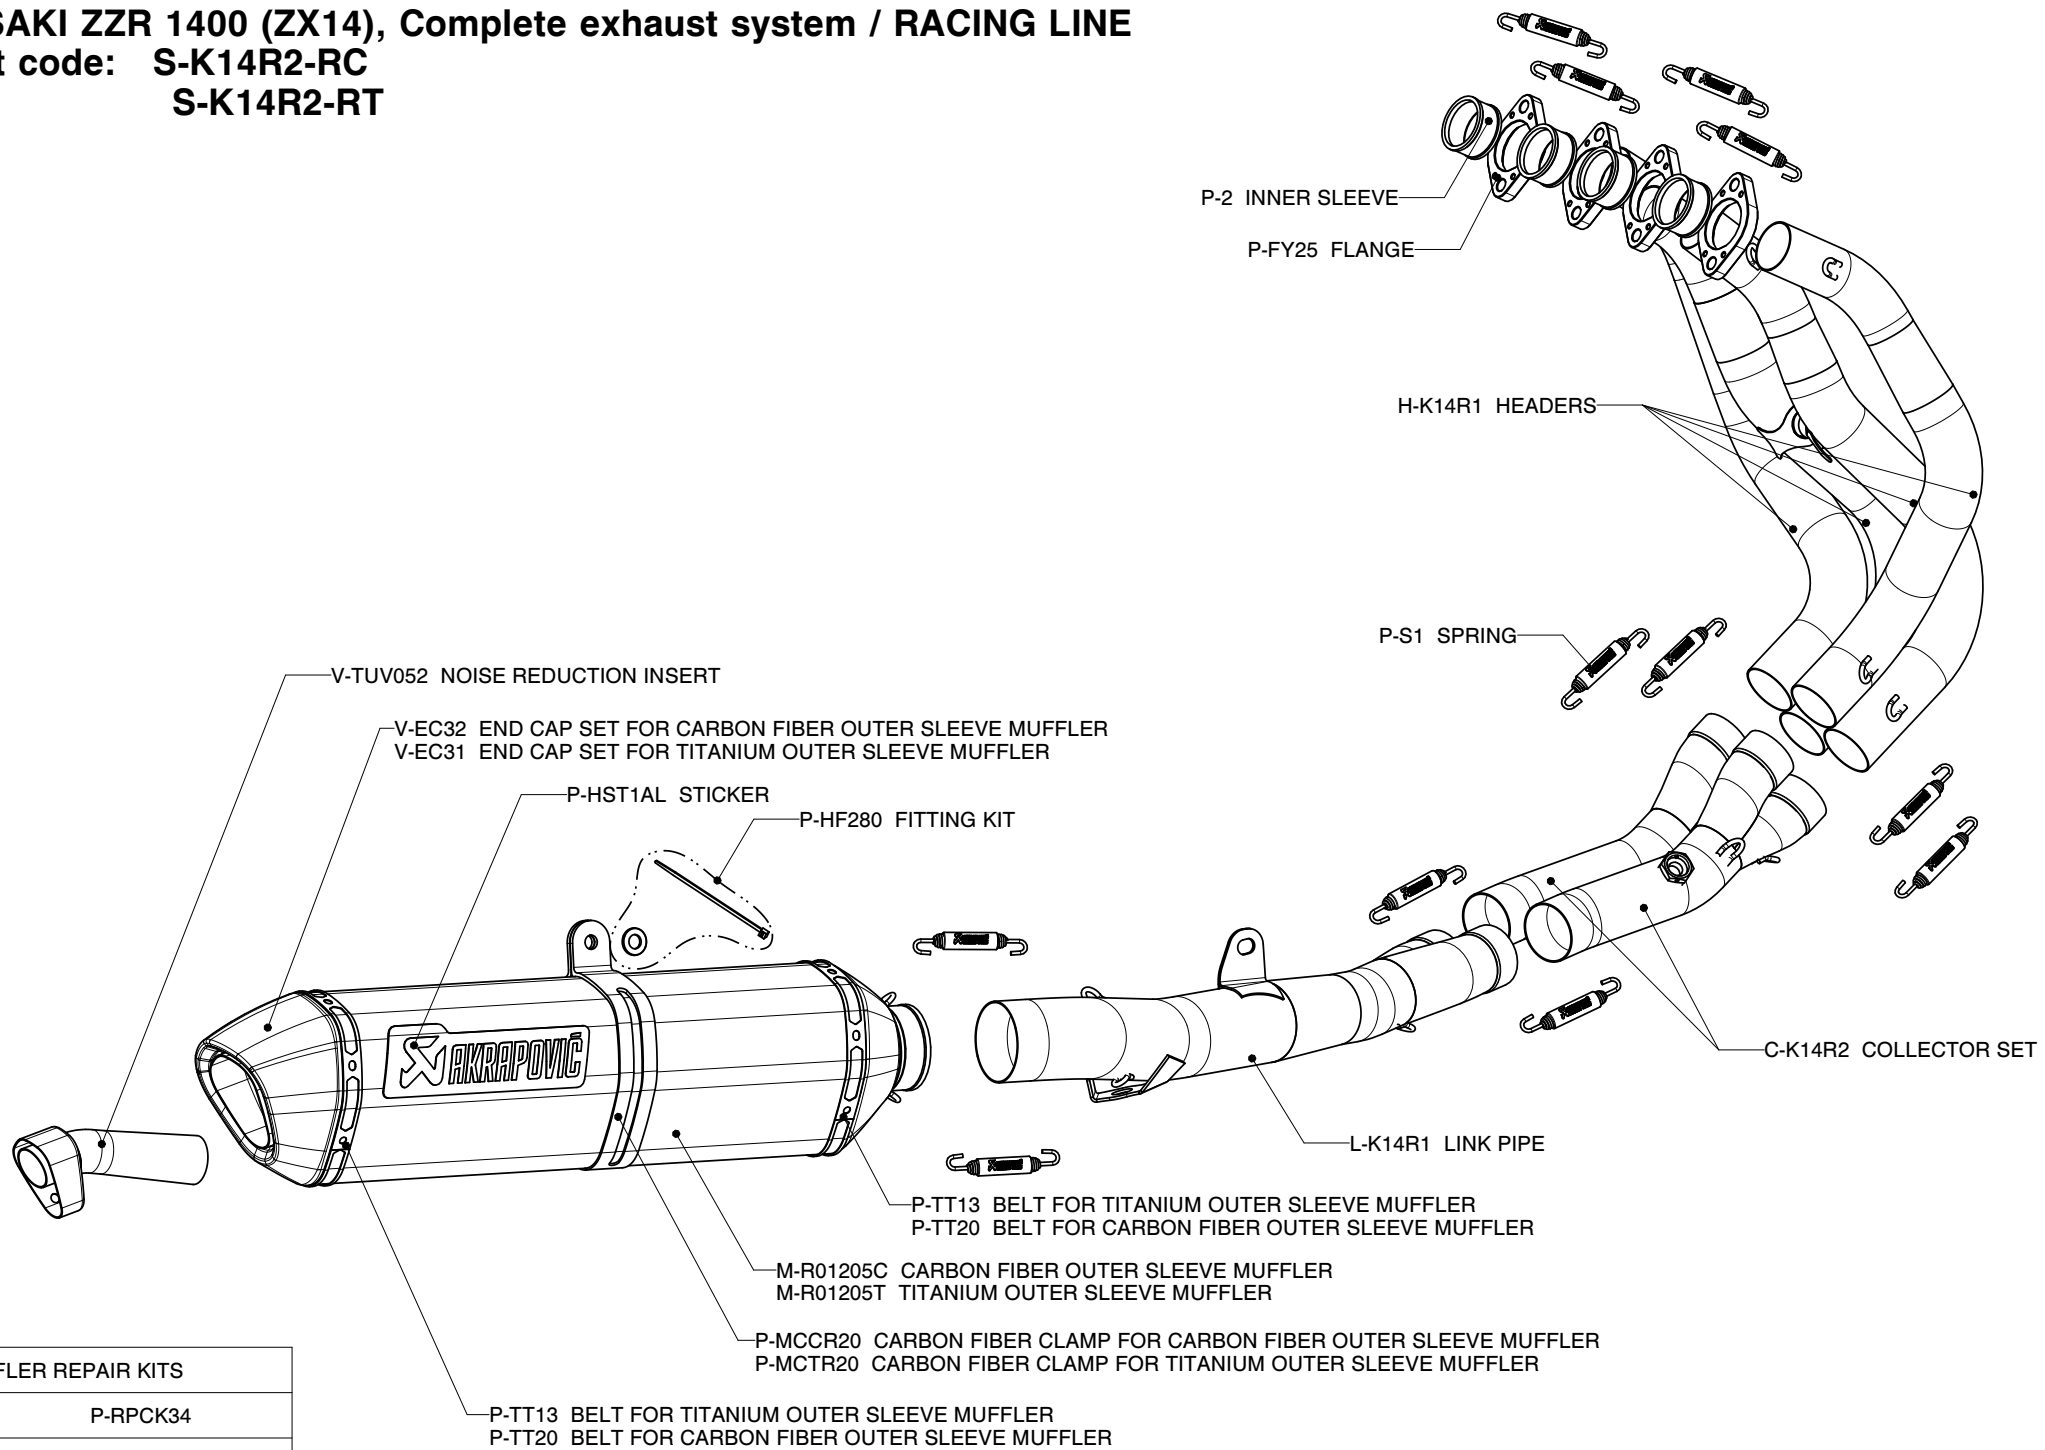

KAWASAKI ZZR 1400 (ZX14), Complete exhaust system / RACING LINE

Product code: S-K14R2-RC

S-K14R2-RT

MUFFLER REPAIR KITS

REPACK

P-RPCK34

SLEEVE

P-RKS81RT45 - TITANIUM

P-RKS100RC45 - CARBON