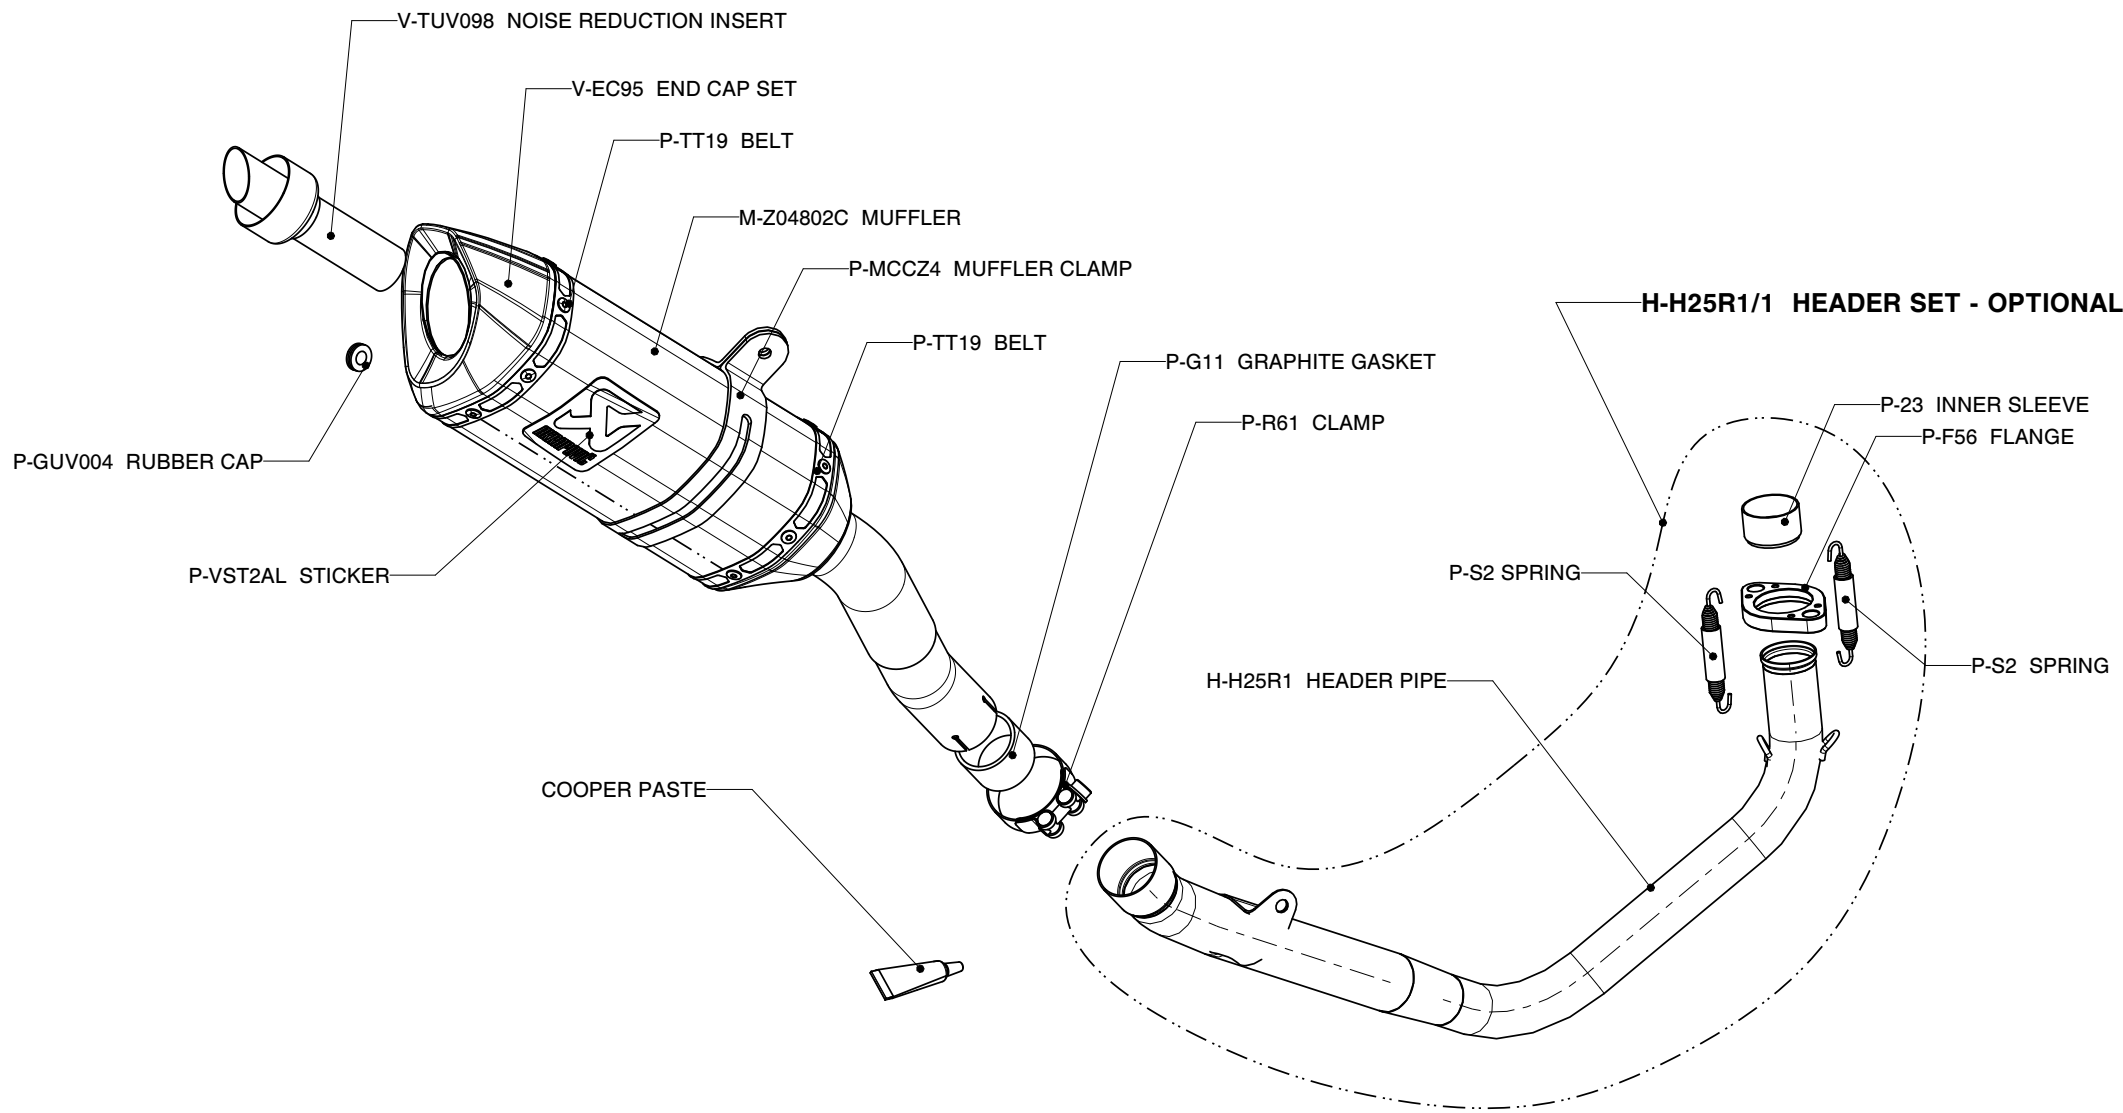

HONDA CBR 250 R, Partial exhaust system / Slip-ON line

Product code: S-H25S01-ZC

MUFFLER REPAIR KITS	
Repack	P-RPCK39
Sleeve	P-RKS315ZSS30